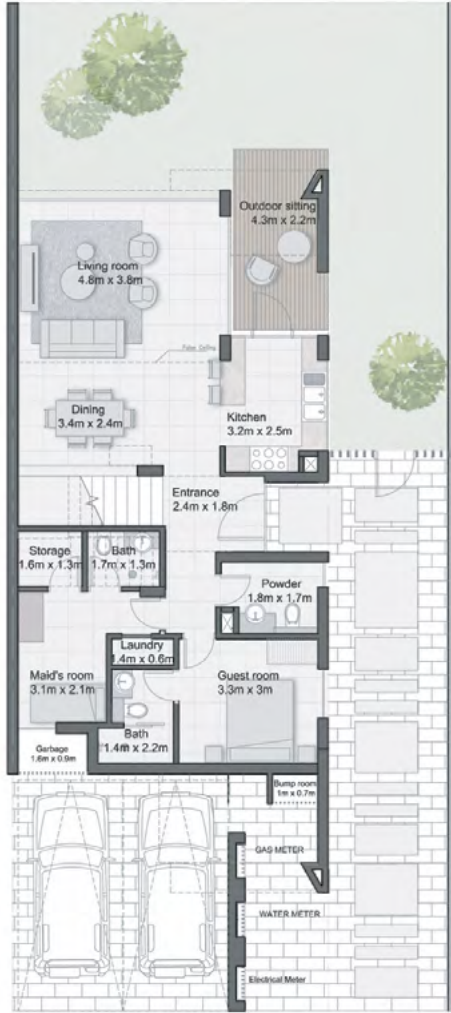

CHERRYWOODS

GROUND FLOOR

FIRST FLOOR

4 BEDROOM CORNER UNIT

TOTAL AREA : 2,634 sq.ft.